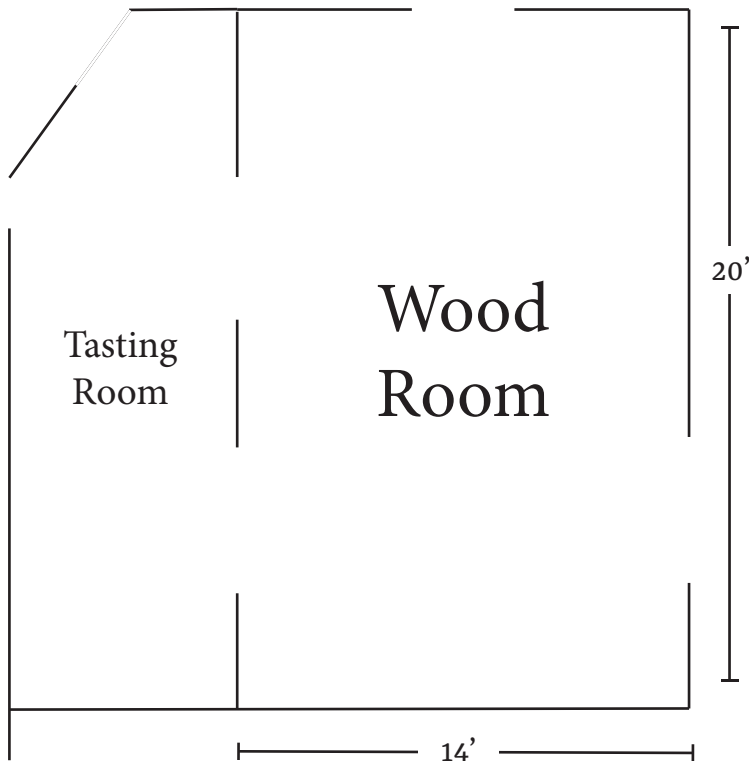

# The Wood Room

- Seats up to 20 for dining at two tables
- Seats up to 16 for dining at 1 table
- Cocktail standing room for up to 30